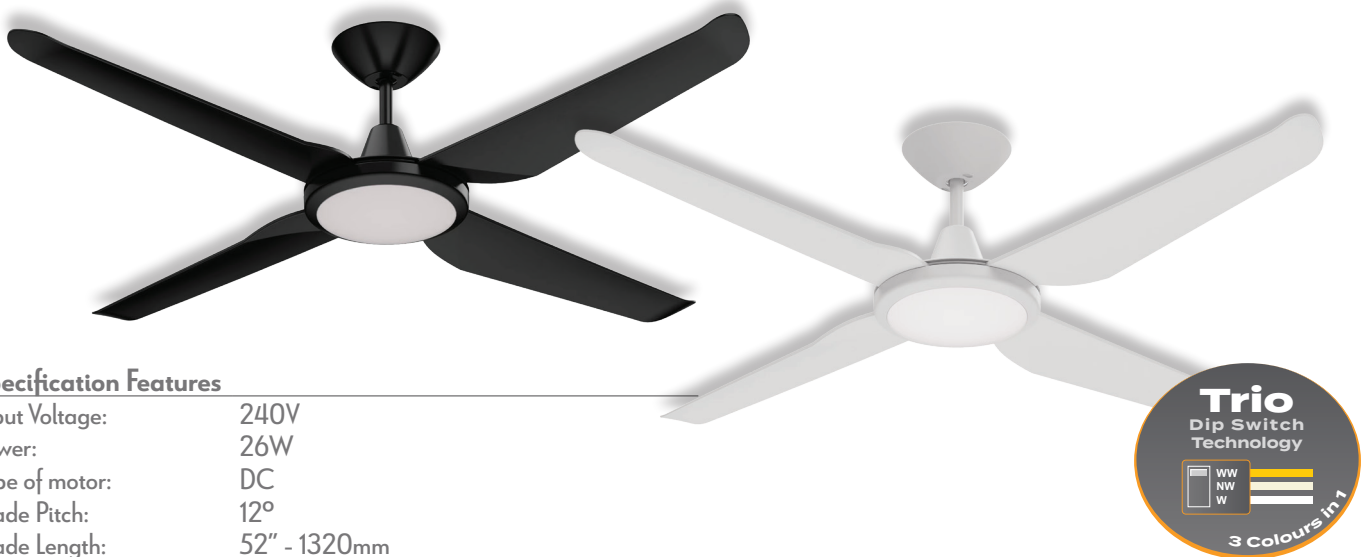

Motion-52-Light 4 Blade 52" Ceiling Fan with light

Description

The MOTION DC Ceiling Fan Series is one of the latest releases to the market, with a modern and slimline design that offers a simplistic look which will suit most decors. Available in 52" 1320mm blade length with the choice of no light or 18W LED CCT Switchable light. Choose from 3000K Warm White, 4000K Neutral White or 6000K White via the remote control. The remote control also features a 9 speed function and fan timer and reverse Winter/Summer mode included. Light models are fully dimmable via remote control. Constructed from ABS Polymer, the MOTION Series is lightweight, quiet and offers superior airflow. Super energy efficient DC Motor, drawing only 26W at high speed. Smart fan adaptable with a smart chip accessory, that is compatible with Google Home and Alexa. Other optional accessories include extension rods, DC Bluetooth Wall Controller as well as Ceiling Pitch Accessory for raked ceiling installations. Suitable for Indoor and Outdoor Undercover use. Backed by a 6 Year Warranty*.

Specification Features

Input Voltage:	240V
Power:	26W
Type of motor:	DC
Blade Pitch:	12°
Blade Length:	52" - 1320mm
Construction:	ABS Polymer motor, canopy and blades
Airflow:	14,310 m ³ /h
Winter/Summer Function:	Yes
Tropically Rated:	Yes
Extension Rod Available:	Yes
Remote Control:	Yes
Luminaire (LED):	18W
CCT:	3000K - 4000K - 6000K
Dimmable:	Yes
Luminaire Lifespan (hrs):	10,000hrs